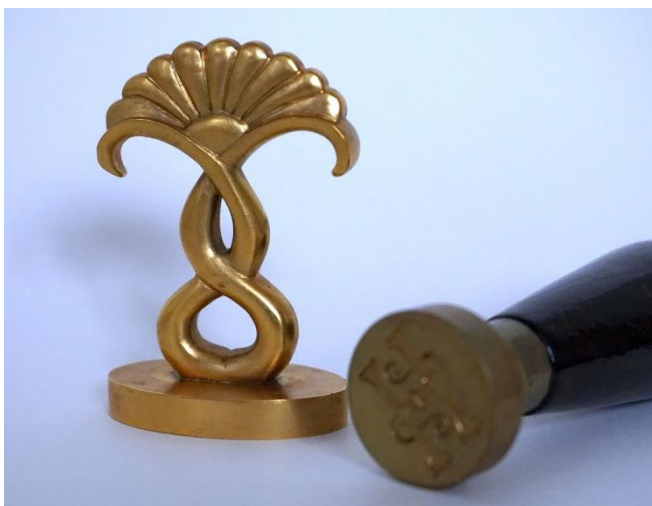

www.hennimation.de

Henni Engel
Works of Art

coin design, plaster model for
Bundesamt für Bauwesen und Raumordnung

Miniature modelling test work for Schleich
„Australian Sheperd“

Mr.Puffin, clay modelling

Early- and pre-history restoration
bronze, glass, molding, ceramics

Restaurator at the **Römisch Germanischen Zentralmuseum, Mainz**

Pencil drawing - portrait
commissional work

Pencil drawing – portrait, skizzen

Heraldry and ExLibris pencil drawing
Staatliche Zeichenakademie, Hanau

Copper engraving and printing
Brass handle and seal manufacture
Staatliche Zeichenakademie, Hanau

Physical Creative Sculptor especially for interiors and components
Opel Automobile GmbH / PSA Group, Ruesselsheim